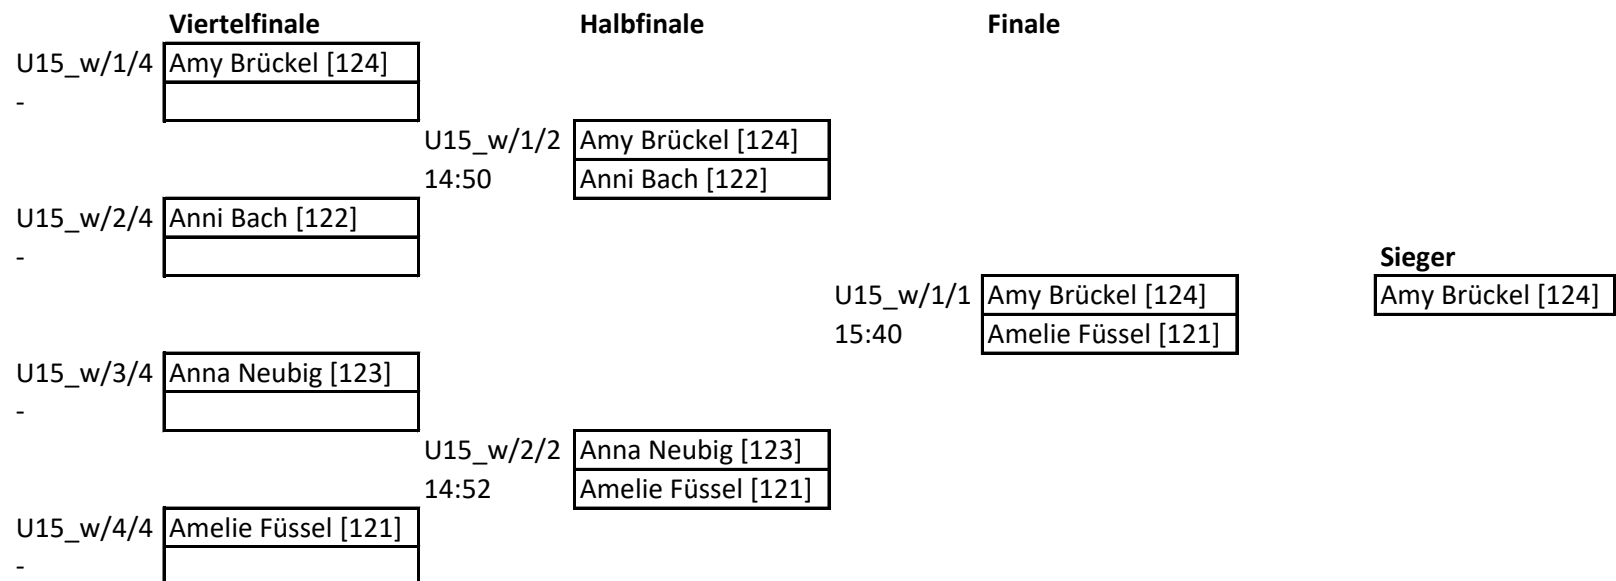

Platzierung	Startnummer	Laufzeit	Startzeit	Bahn	Vorname	Nachname	Altersklasse	Verein
1	124	0:00:56,880	11:17:00	A	Amy	Brückel	U15_w	TSV Gaimersheim
2	121	0:00:57,990	11:15:30	A	Amelie	Füssel	U15_w	RSC Kelheim
3	122	0:01:00,510	11:16:00	A	Anni	Bach	U15_w	RSC Kelheim e.v.
4	123	0:01:04,150	11:16:30	A	Anna	Neubig	U15_w	Kettenritter SV Postbauer